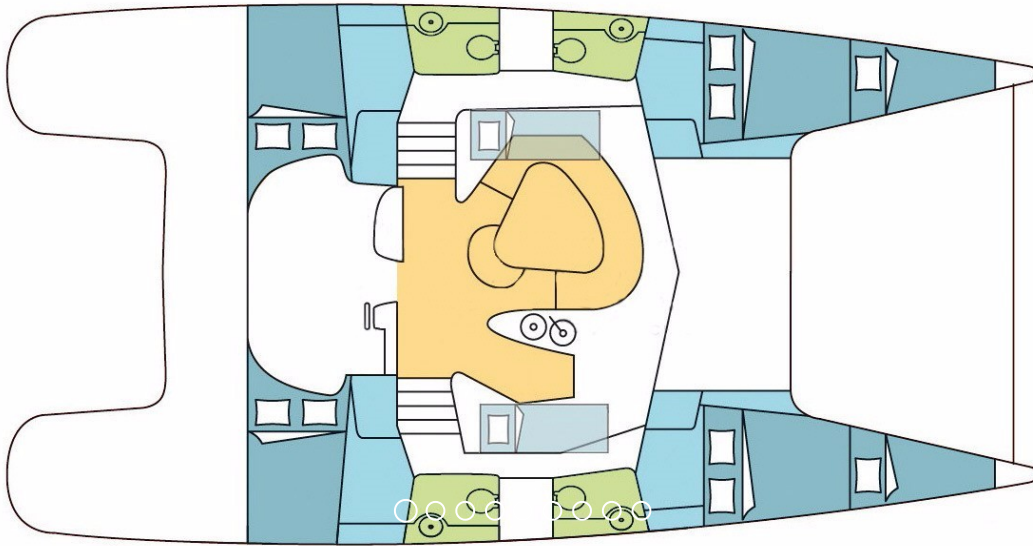

BAHIA 46

CATAMARAN
BOAT TYPE

2006
YEAR

12
PASSENGERS

14.05
Length

4
Number of double
cabins

2
Number of single cabins

2
Front peak

4
Bath

4
Head(s)

BOAT TYPE	CATAMARAN
YEAR BUILT	2006
NUMBER OF DOUBLE CABINS	4
NUMBER OF PERSONS	12
NUMBER OF SHOWERS	4
NUMBER OF SINGLE CABINS	2
DOUBLE BUNK	0
NUMBER OF HEADS	4
FRONT PEAK	2
SALON	0
DOUBLE BERTH	0

LAYOUT**BATHROOMS** 4**CABINS** 6**DOUBLE BEDS** 4**SIMPLE BEDS** 4 (2 in the passage)**PASSENGERS****MAXIMUM** 12**GENERAL CHARACTERISTICS****BEAM** 7.38**DISPLACEMENT****DRAFT** 1.30**ENGINES** 2 x 40 HP**LENGTH OVER ALL** 14.05**WATER TANK** 750 l**MAIN CHARACTERISTICS****FUEL TANK** 400 l**RIG****FULL BATTEN MAINSAIL** November 2017**FURLING GENOA** November 2017**LEISURE COMFORT DEVICES****SOLAR PANELS****AMENITIES****BILGE PUMP****BIMINI TOP****CD-PLAYER****COCKPIT TABLE****DECK SHOWER****DINGHY****FRIDGE****GALLEY FULL EQUIPPED****HOT WATER****SOLAR PANEL****CHARACTERISTICS****AUTOMATIC LIFE JACKETS** 12**BLANKET** 12**CHART PLOTTER** in cockpit**ELECTRICAL WINDLASS****HOLDING TANKS****KITCHEN CLOTH****PILLOWS** 12**WHEEL** x 1**WIND INSTRUMENT**