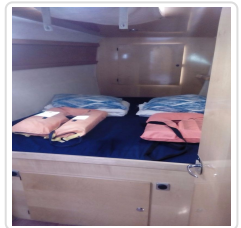

BAHIA 46

CATAMARAN
BOAT TYPE

2006
YEAR

12
PASSENGERS

14.05
Length

4
Number of double
cabins

2
Number of single cabins

2
Front peak

4
Bath

4
Head(s)

BOAT TYPE	CATAMARAN
YEAR BUILT	2006
NUMBER OF DOUBLE CABINS	4
NUMBER OF PERSONS	12
NUMBER OF SHOWERS	4
NUMBER OF SINGLE CABINS	2
DOUBLE BUNK	0
NUMBER OF HEADS	4
FRONT PEAK	2
SALON	0
DOUBLE BERTH	0

LAYOUT**BATHROOMS** 4**CABINS** 6**DOUBLE BEDS** 4**SIMPLE BEDS** 4 (2 in the passage)**PASSENGERS****MAXIMUM** 12**GENERAL CHARACTERISTICS****BEAM** 7.38**DISPLACEMENT****DRAFT** 1.30**ENGINES** 2 x 40 HP**LENGTH OVER ALL** 14.05**WATER TANK** 750 l**MAIN CHARACTERISTICS****FUEL TANK** 400 l**RIG****FULL BATTEN MAINSAIL** November 2017**FURLING GENOA** November 2017**LEISURE COMFORT DEVICES****SOLAR PANELS****AMENITIES****BILGE PUMP****BIMINI TOP****CD-PLAYER****COCKPIT TABLE****DECK SHOWER****DINGHY****FRIDGE****GALLEY FULL EQUIPPED****HOT WATER****SOLAR PANEL****CHARACTERISTICS****AUTOMATIC LIFE JACKETS** 12**BLANKET** 12**CHART PLOTTER** in cockpit**ELECTRICAL WINDLASS****HOLDING TANKS****KITCHEN CLOTH****PILLOWS** 12**WHEEL** x 1**WIND INSTRUMENT**