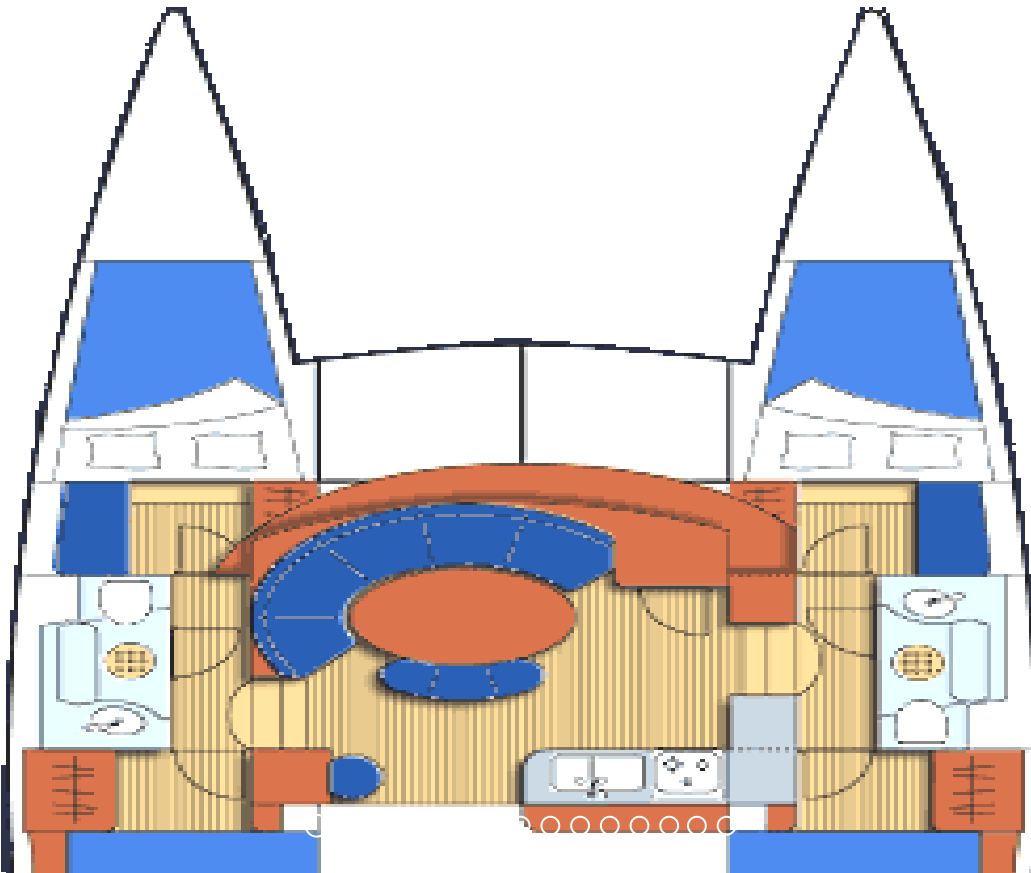

# LAGOON 380

CATAMARAN  
BOAT TYPE

2005  
YEAR

8  
PASSENGERS

**11.60**  
Length

**4**  
Number of double  
cabins

**0**  
Number of single cabins

**0**  
Front peak

**2**  
Bath

**2**  
Head(s)

|                         |           |
|-------------------------|-----------|
| BOAT TYPE               | CATAMARAN |
| YEAR BUILT              | 2005      |
| NUMBER OF DOUBLE CABINS | 4         |
| NUMBER OF PERSONS       | 8         |
| NUMBER OF SHOWERS       | 2         |
| NUMBER OF SINGLE CABINS | 0         |
| DOUBLE BUNK             | 0         |
| NUMBER OF HEADS         | 2         |
| FRONT PEAK              | 0         |
| SALON                   | 0         |
| DOUBLE BERTH            | 0         |

**LAYOUT****BATHROOMS** 2**CABINS** 4**DOUBLE BEDS** 4**PASSENGERS****MAXIMUM** 8**GENERAL CHARACTERISTICS****BEAM** 6.63**DISPLACEMENT****DRAFT** 1.15**ENGINES** 2 x 27 HP**LENGTH OVER ALL** 11.60**WATER TANK** 2 x 300 l**MAIN CHARACTERISTICS****FUEL TANK** 200 l**RIG****FULL BATTEN MAINSAIL** January 2016**FURLING GENOA** January 2016**AMENITIES****BILGE PUMP****BIMINI TOP****CD-PLAYER****COCKPIT TABLE****DECK SHOWER****DINGHY****FRIDGE****GALLEY FULL EQUIPPED****HOT WATER****CHARACTERISTICS****AUTOMATIC LIFE JACKETS** 8**BLANKET** 8**CHART PLOTTER****ELECTRICAL WINDLASS****KITCHEN CLOTH****PILLOWS** 8**WHEEL** x 1**WIND INSTRUMENT**