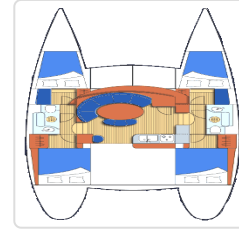

LAGOON 380

CATAMARAN
BOAT TYPE

2005
YEAR

8
PASSENGERS

11.60
Length

4
Number of double
cabins

0
Number of single cabins

0
Front peak

2
Bath

2
Head(s)

BOAT TYPE	CATAMARAN
YEAR BUILT	2005
NUMBER OF DOUBLE CABINS	4
NUMBER OF PERSONS	8
NUMBER OF SHOWERS	2
NUMBER OF SINGLE CABINS	0
DOUBLE BUNK	0
NUMBER OF HEADS	2
FRONT PEAK	0
SALON	0
DOUBLE BERTH	0